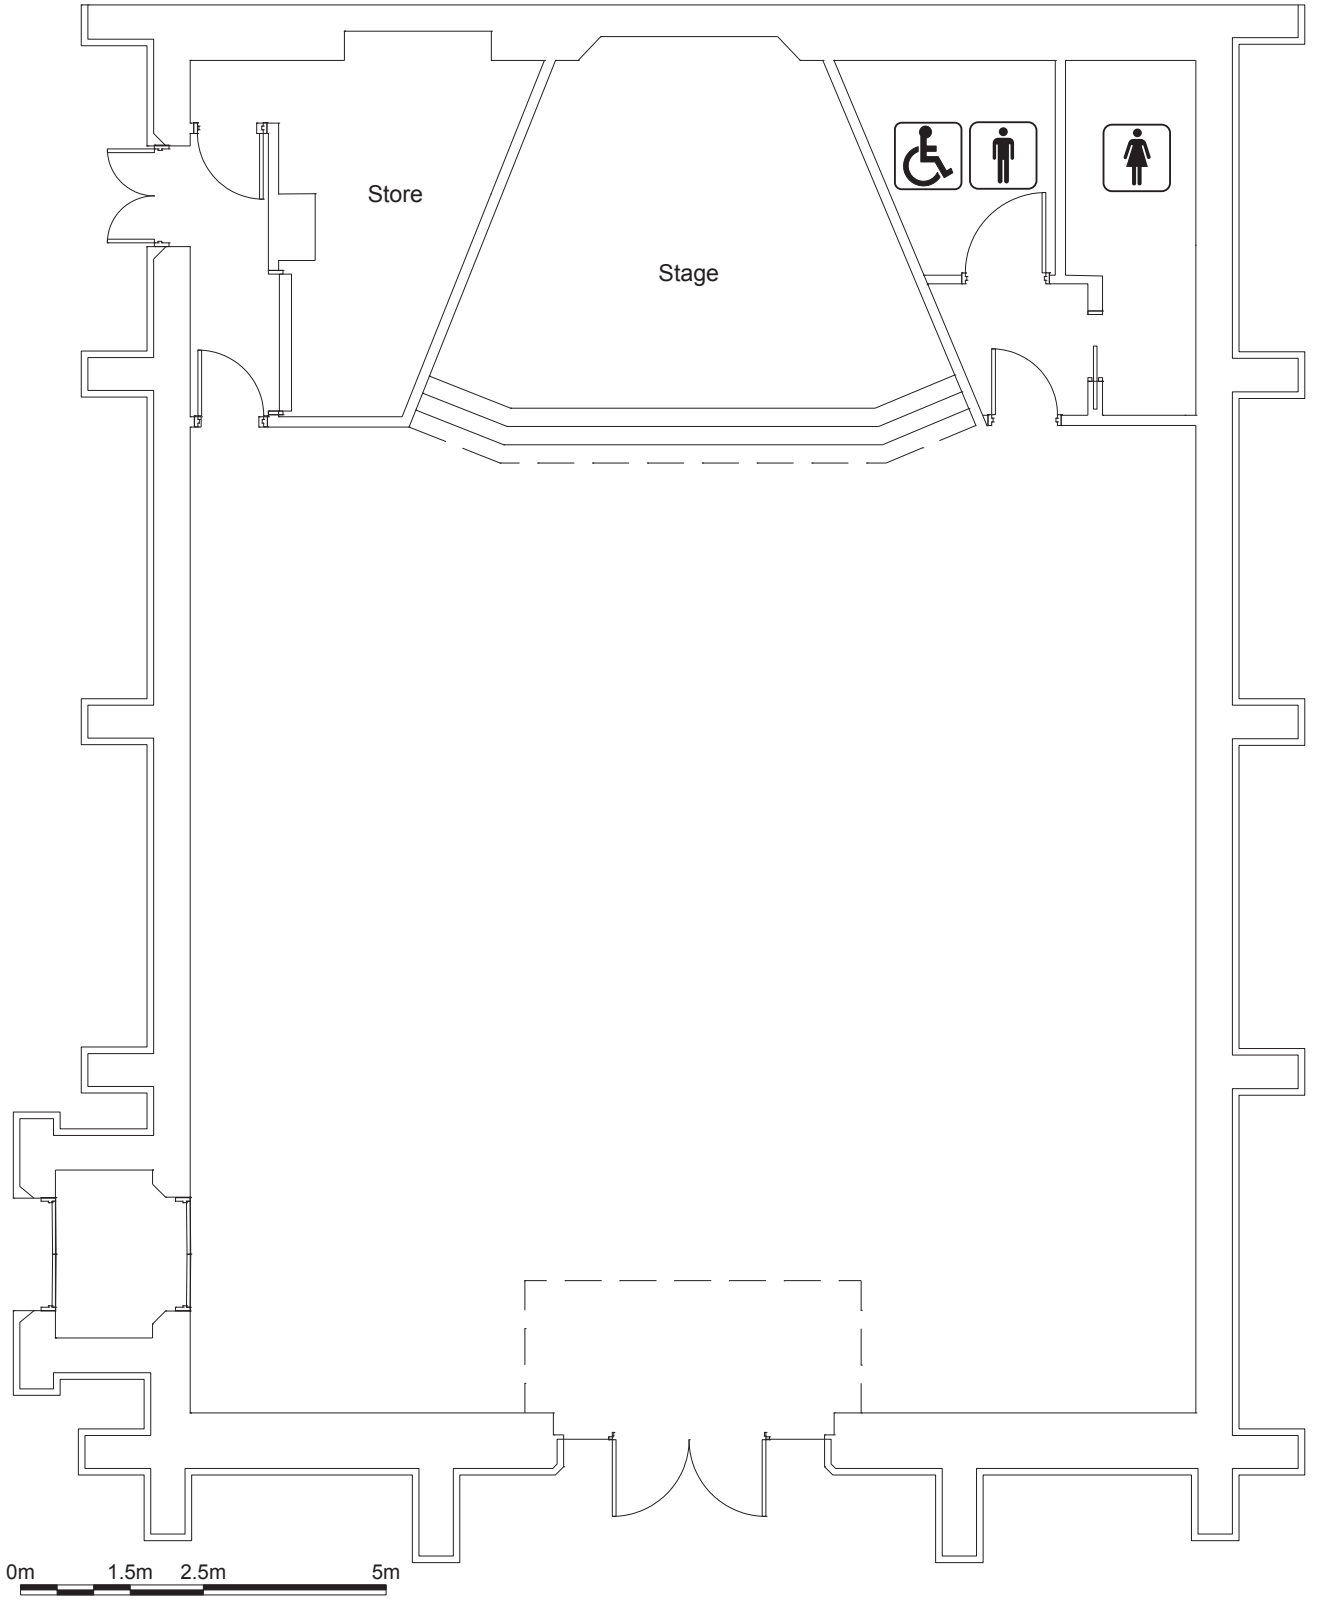

Meeting Hall Floor Plan

Meeting Hall Dimensions	
Length:	13.5 metres
Width:	13 metres
Area:	166 sq. metres