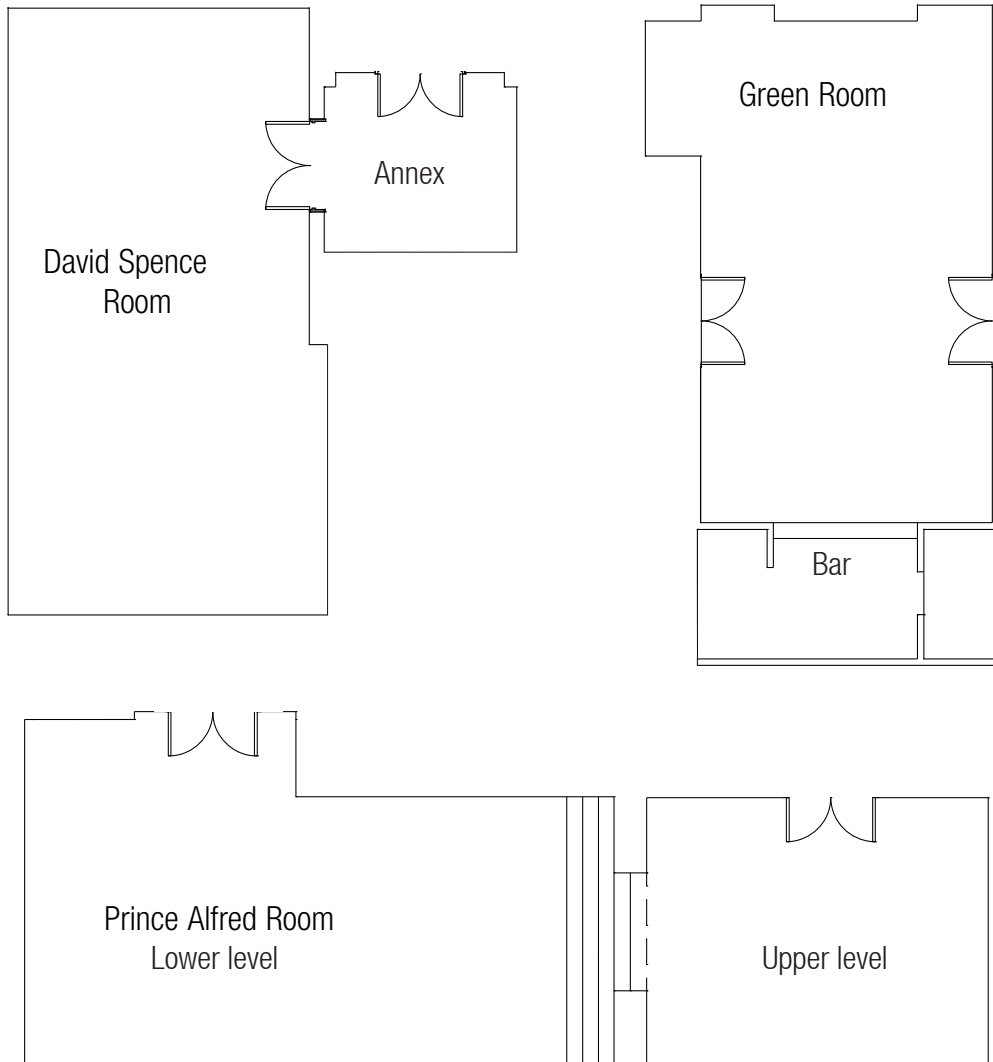

# Conference Rooms

## David Spence Room Dimensions

Length:	11.4 metres
Width:	5.7 metres
Area:	65 sq. metres

## Prince Alfred Room Dimensions

Length:	18 metres
Width:	5 metres
Area:	90 sq. metres - split level design
Upper level:	(6.3 m x 5 m)
Lower level:	(10.3 m x 5 m)

## Green Room Dimensions

Length:	9.7 metres
Width:	5.5 metres
Area:	53 sq. metres