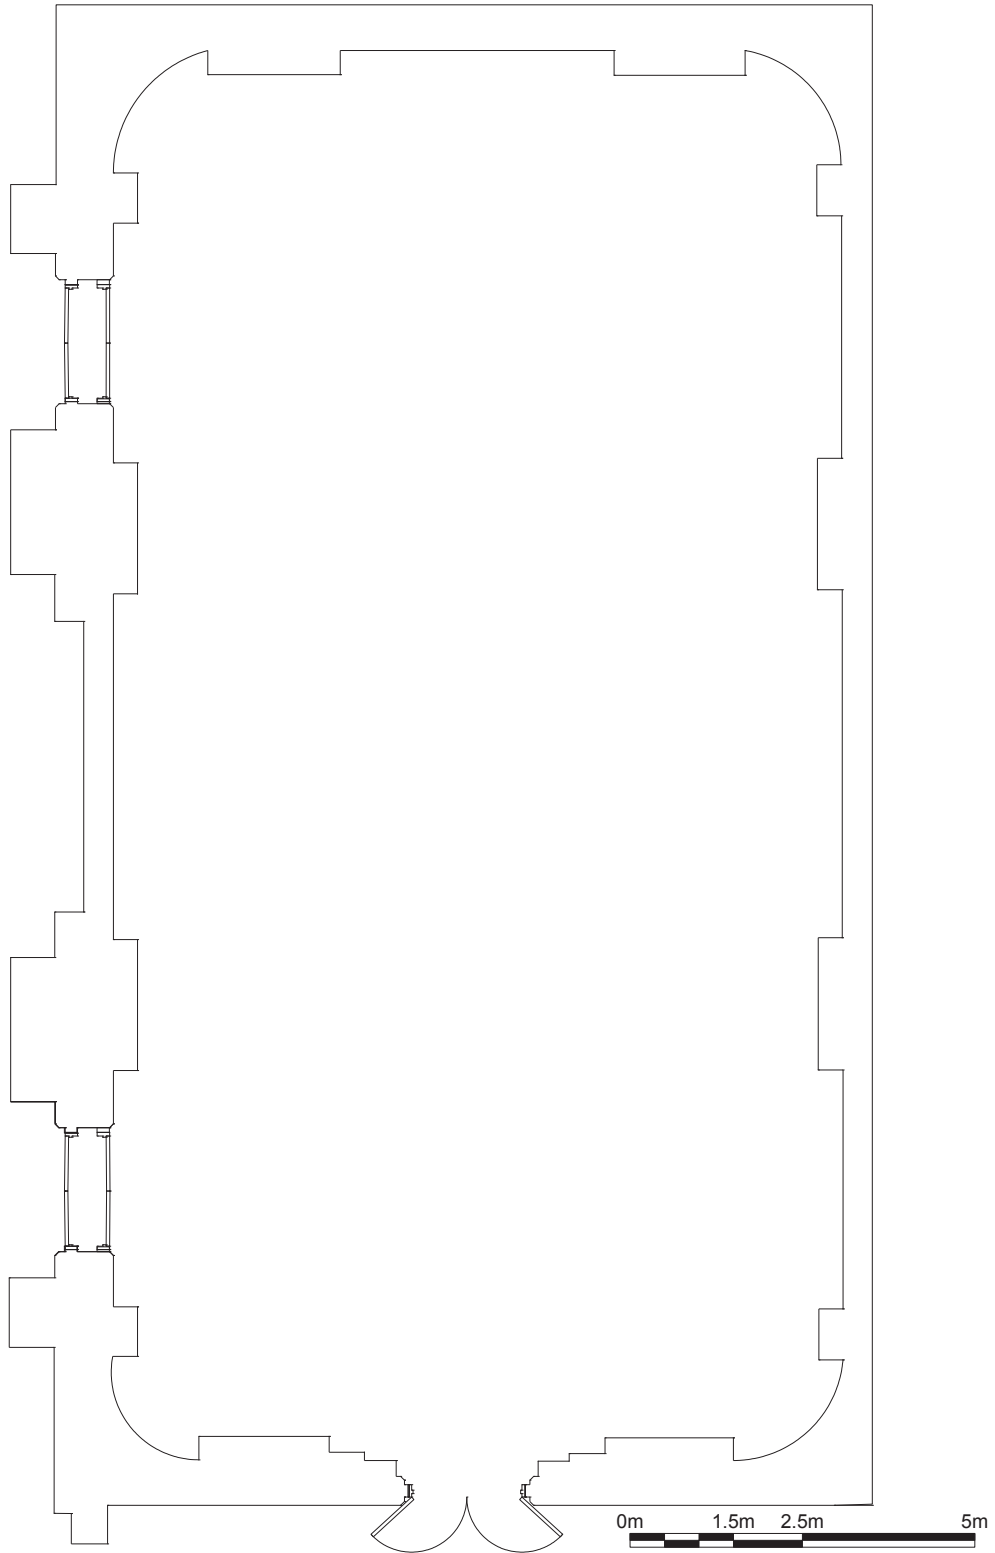

Banqueting Room Floor Plan

Banqueting Room Dimensions

Length:	20.5 metres
Width:	10.5 metres
Area:	215 sq. metres