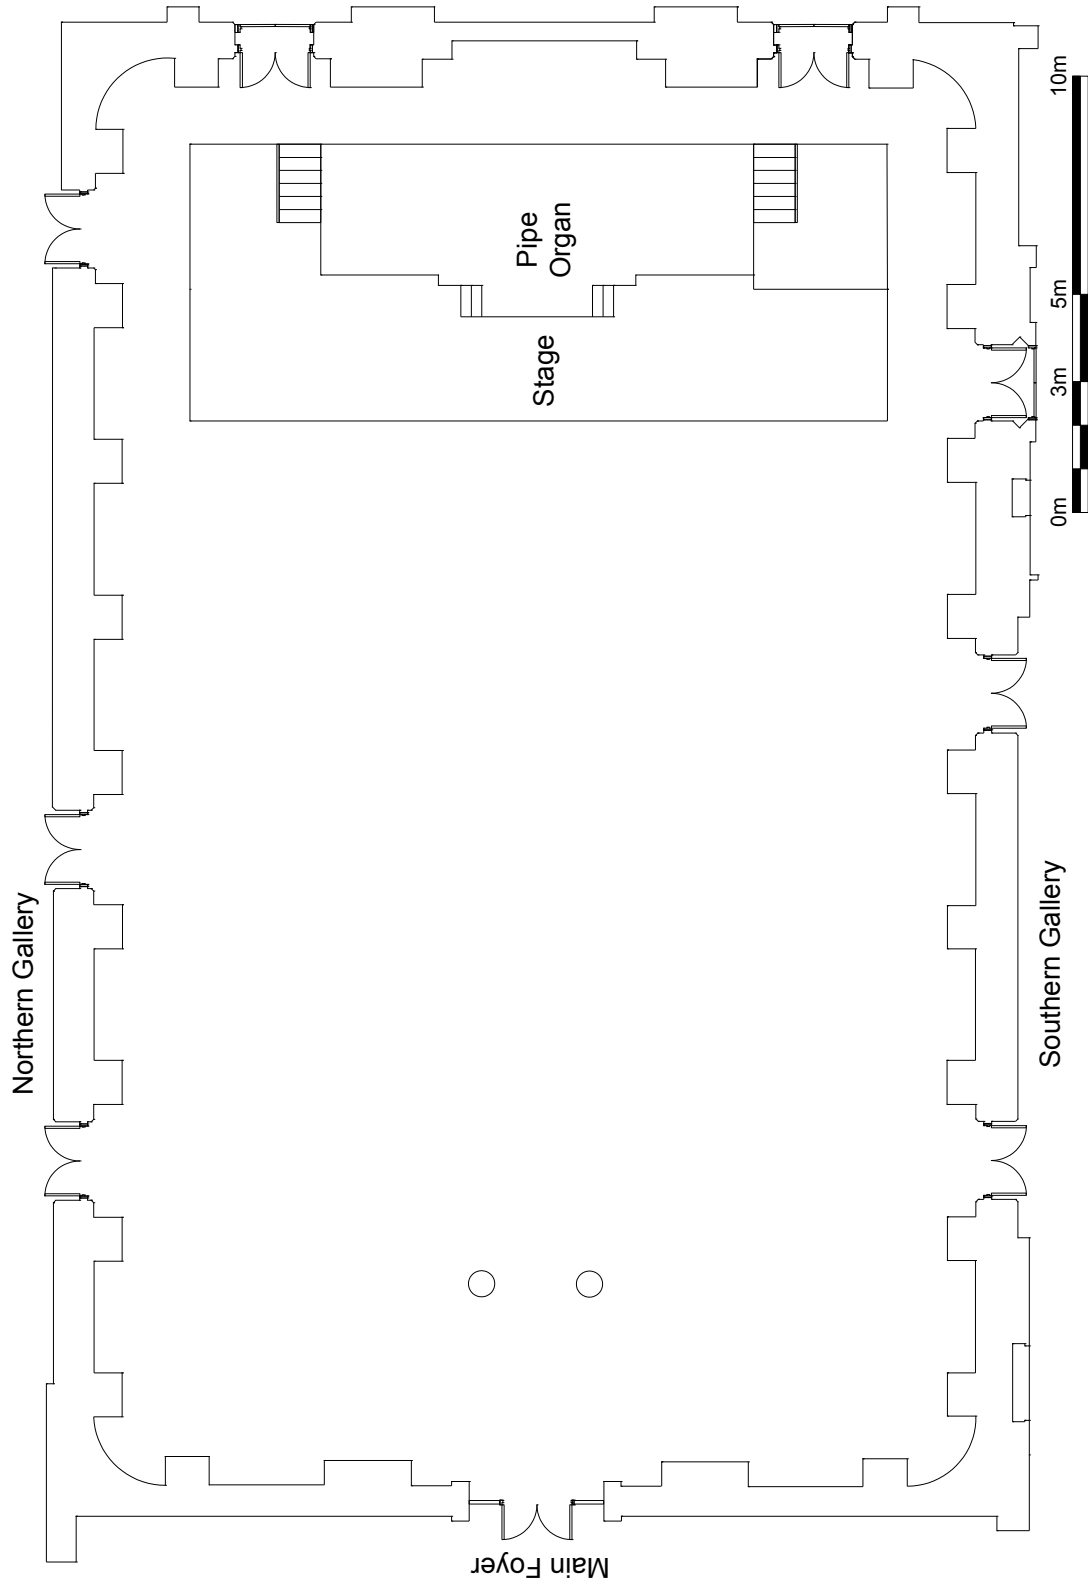

Auditorium Floor Plan

Auditorium Hall Dimensions

Length: from basic stage to back wall	24 metres
Width:	18.5 metres
Height:	22 metres
Area:	445 sq. metres