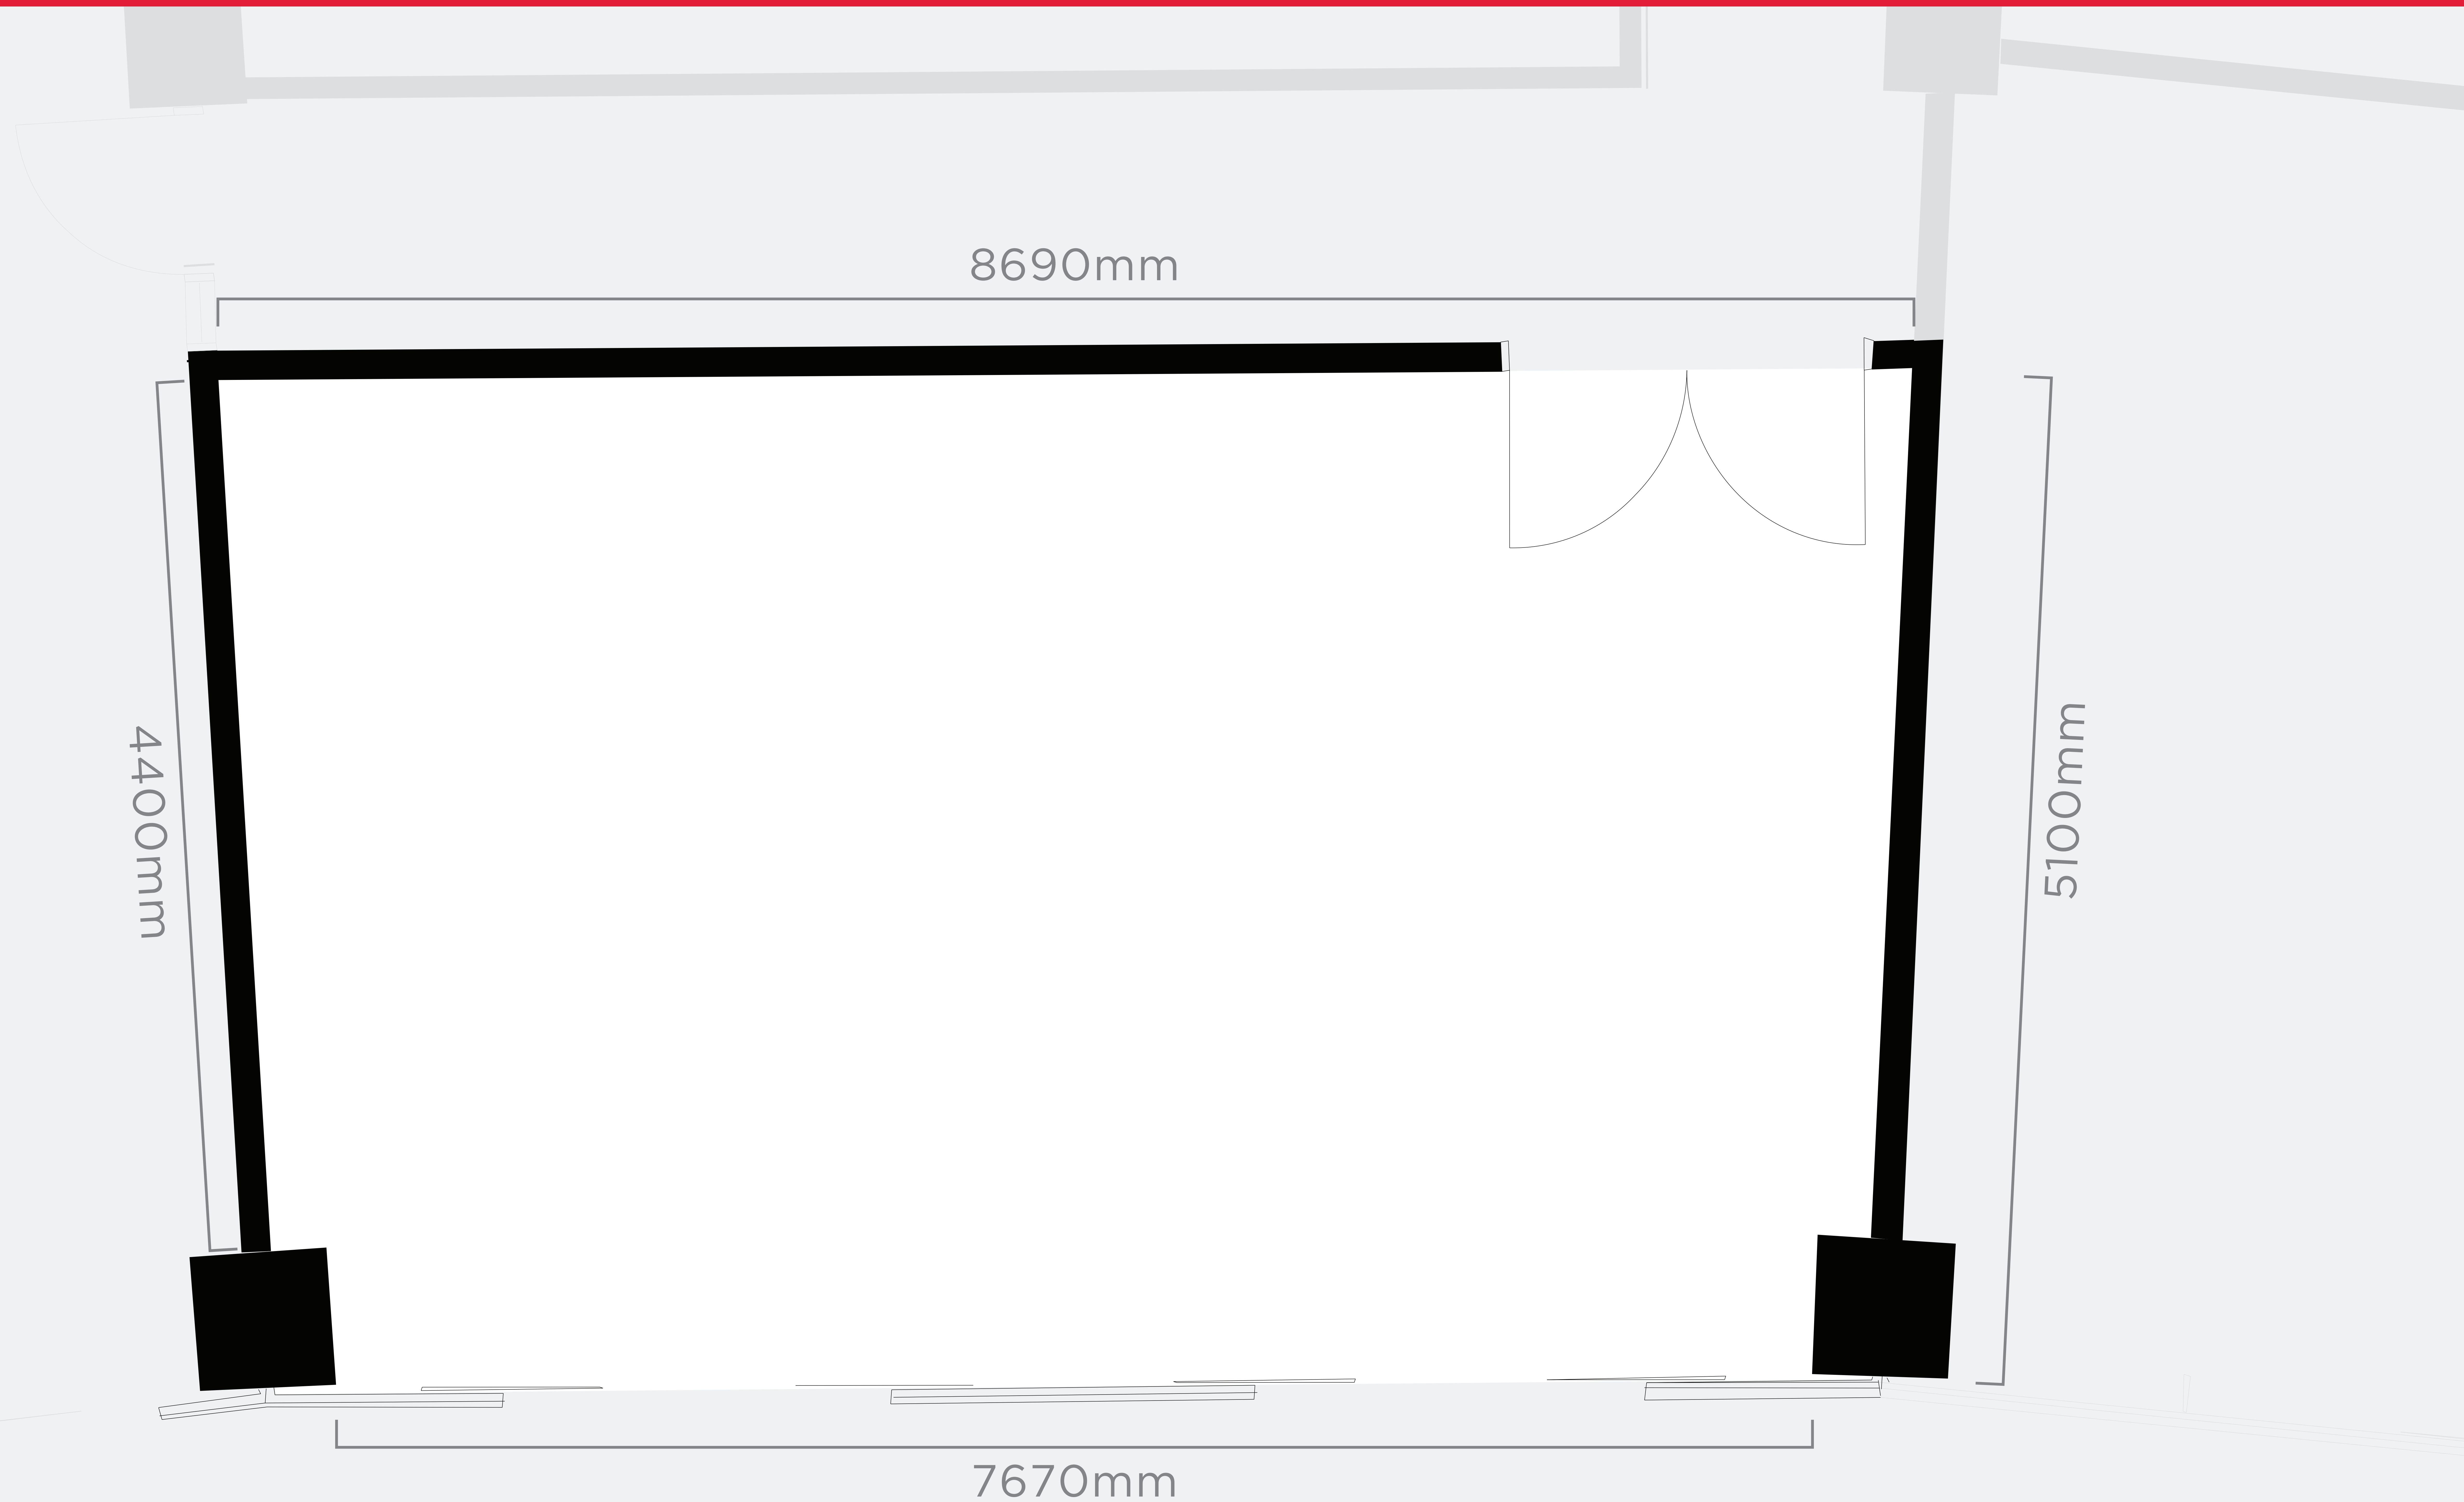

# PIPITEA LOUNGE

BLANK TEMPLATE  
SAMPLE CONFERENCE

POWERED BY

AV Media

Emma Smith

027 234 9050 | emma@avmedia.co.nz

SCALE - 1m

STUD HEIGHT - 2980mm