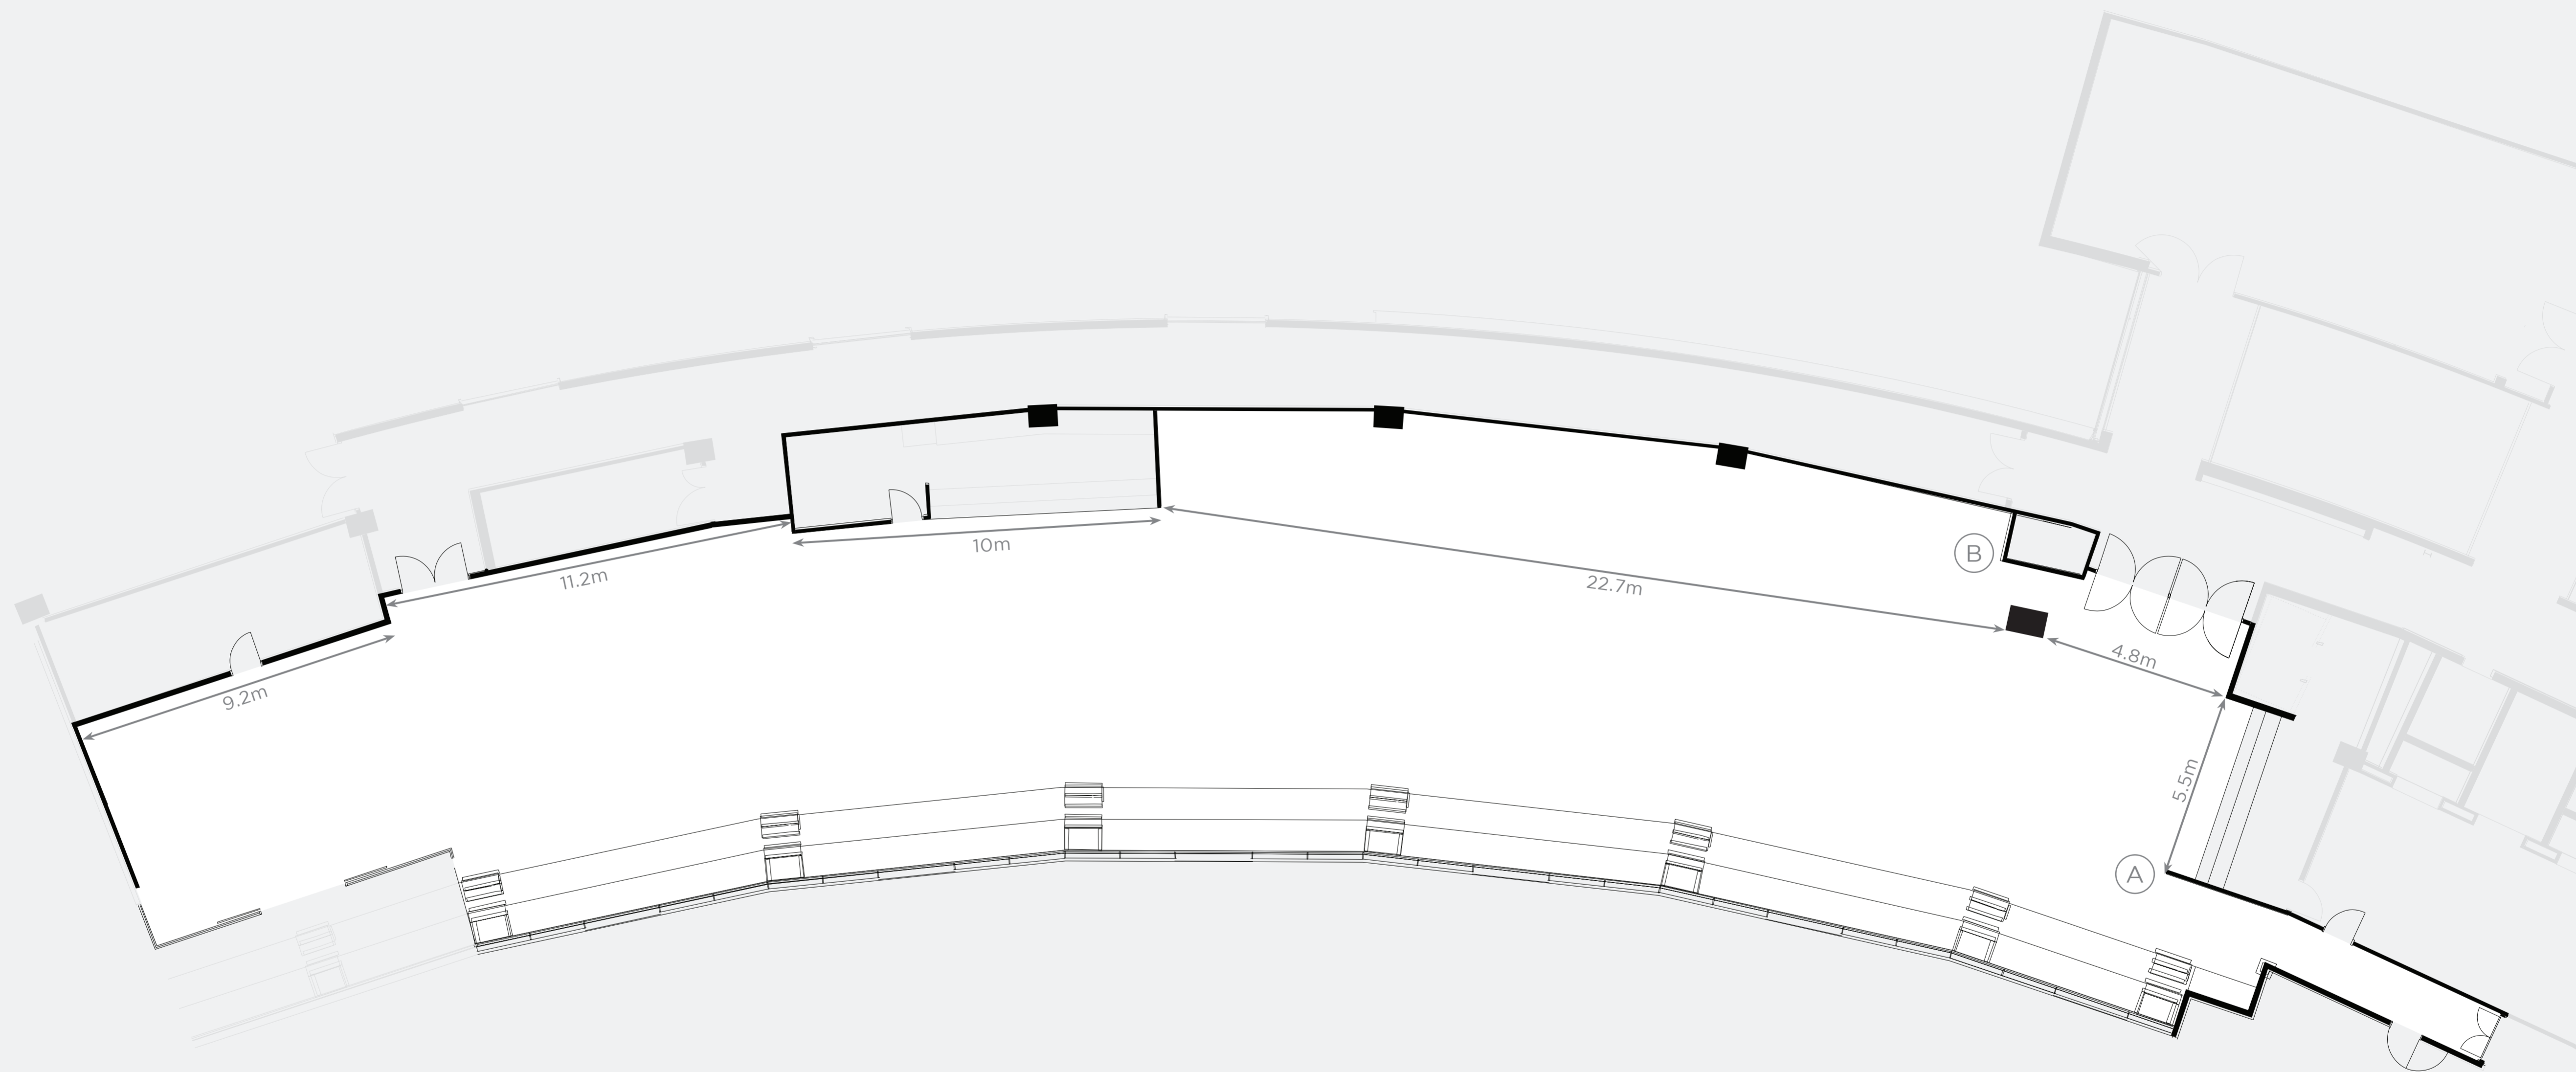

MEMBERS LOUNGE

TITLE
CONFERENCE

POWERED BY

AV Media

Emma Smith

027 234 9050 | emma@avmedia.co.nz

SCALE - 1m

SCALE - 10m

STUD HEIGHT - A-2430mm / B-2680mm