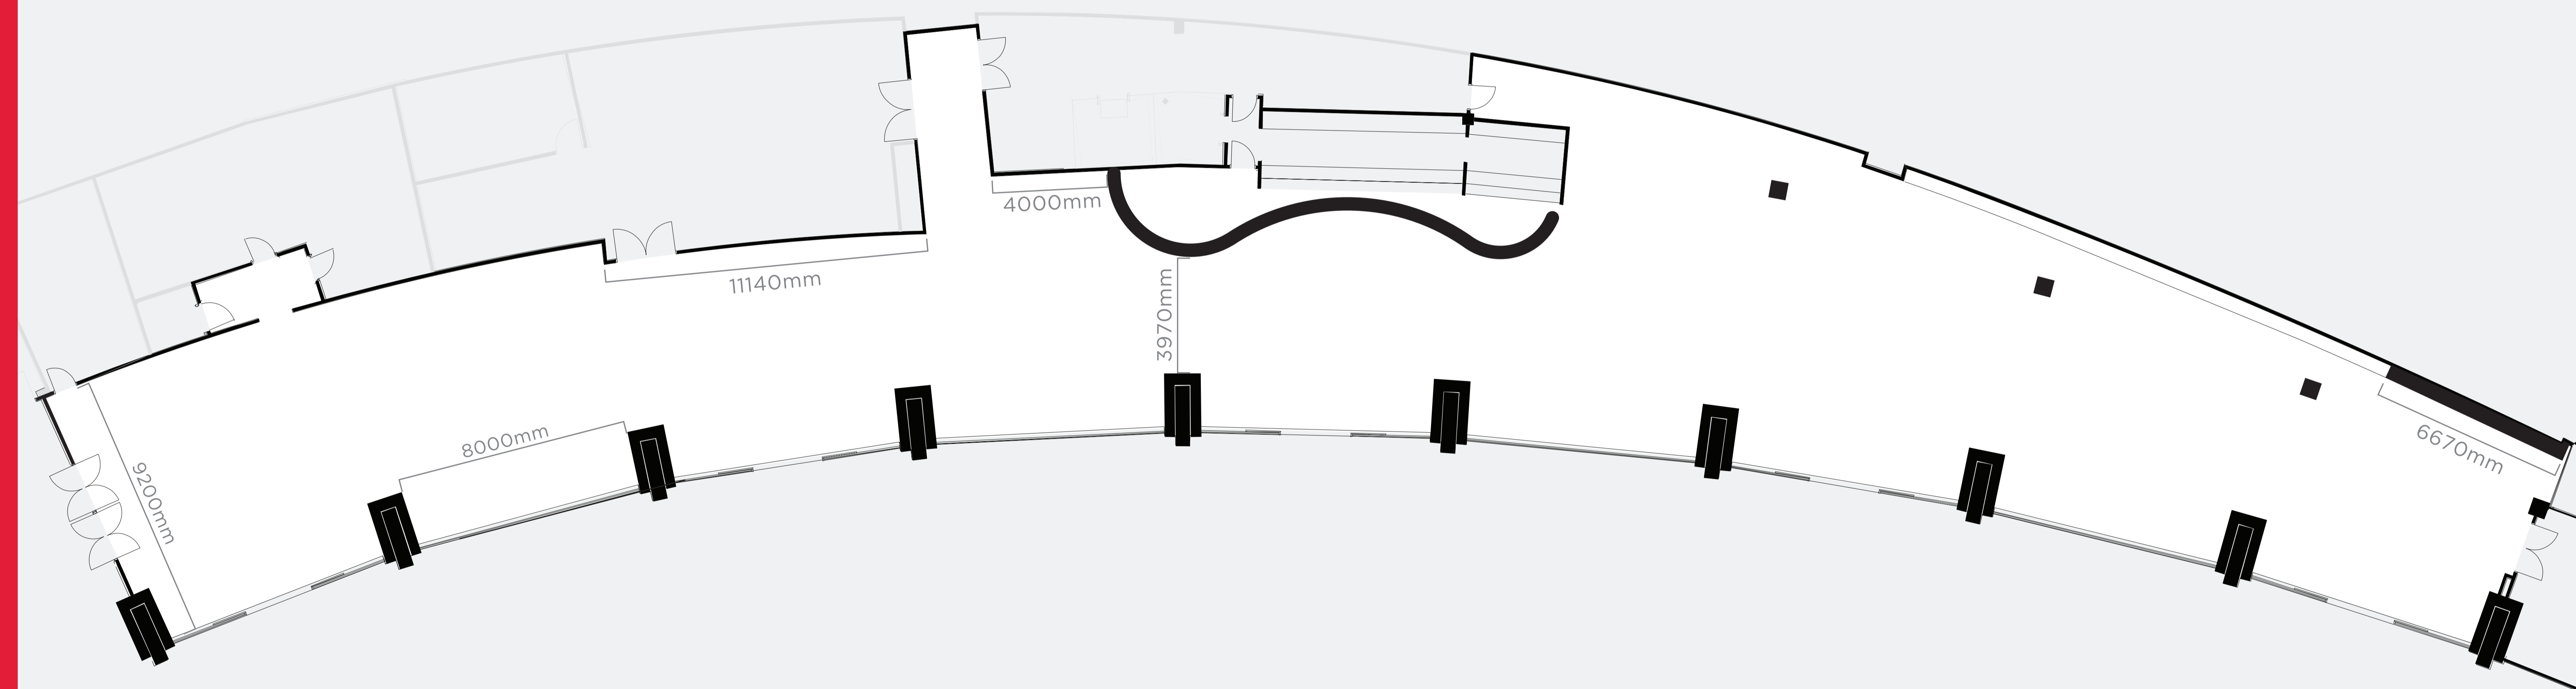

MEMBERS CLUB ROOM

TITLE
CONFERENCE

POWERED BY

AV Media

Emma Smith

027 234 9050 | emma@avmedia.co.nz

SCALE - 1m SCALE - 10m

STUD HEIGHT - 2600mm