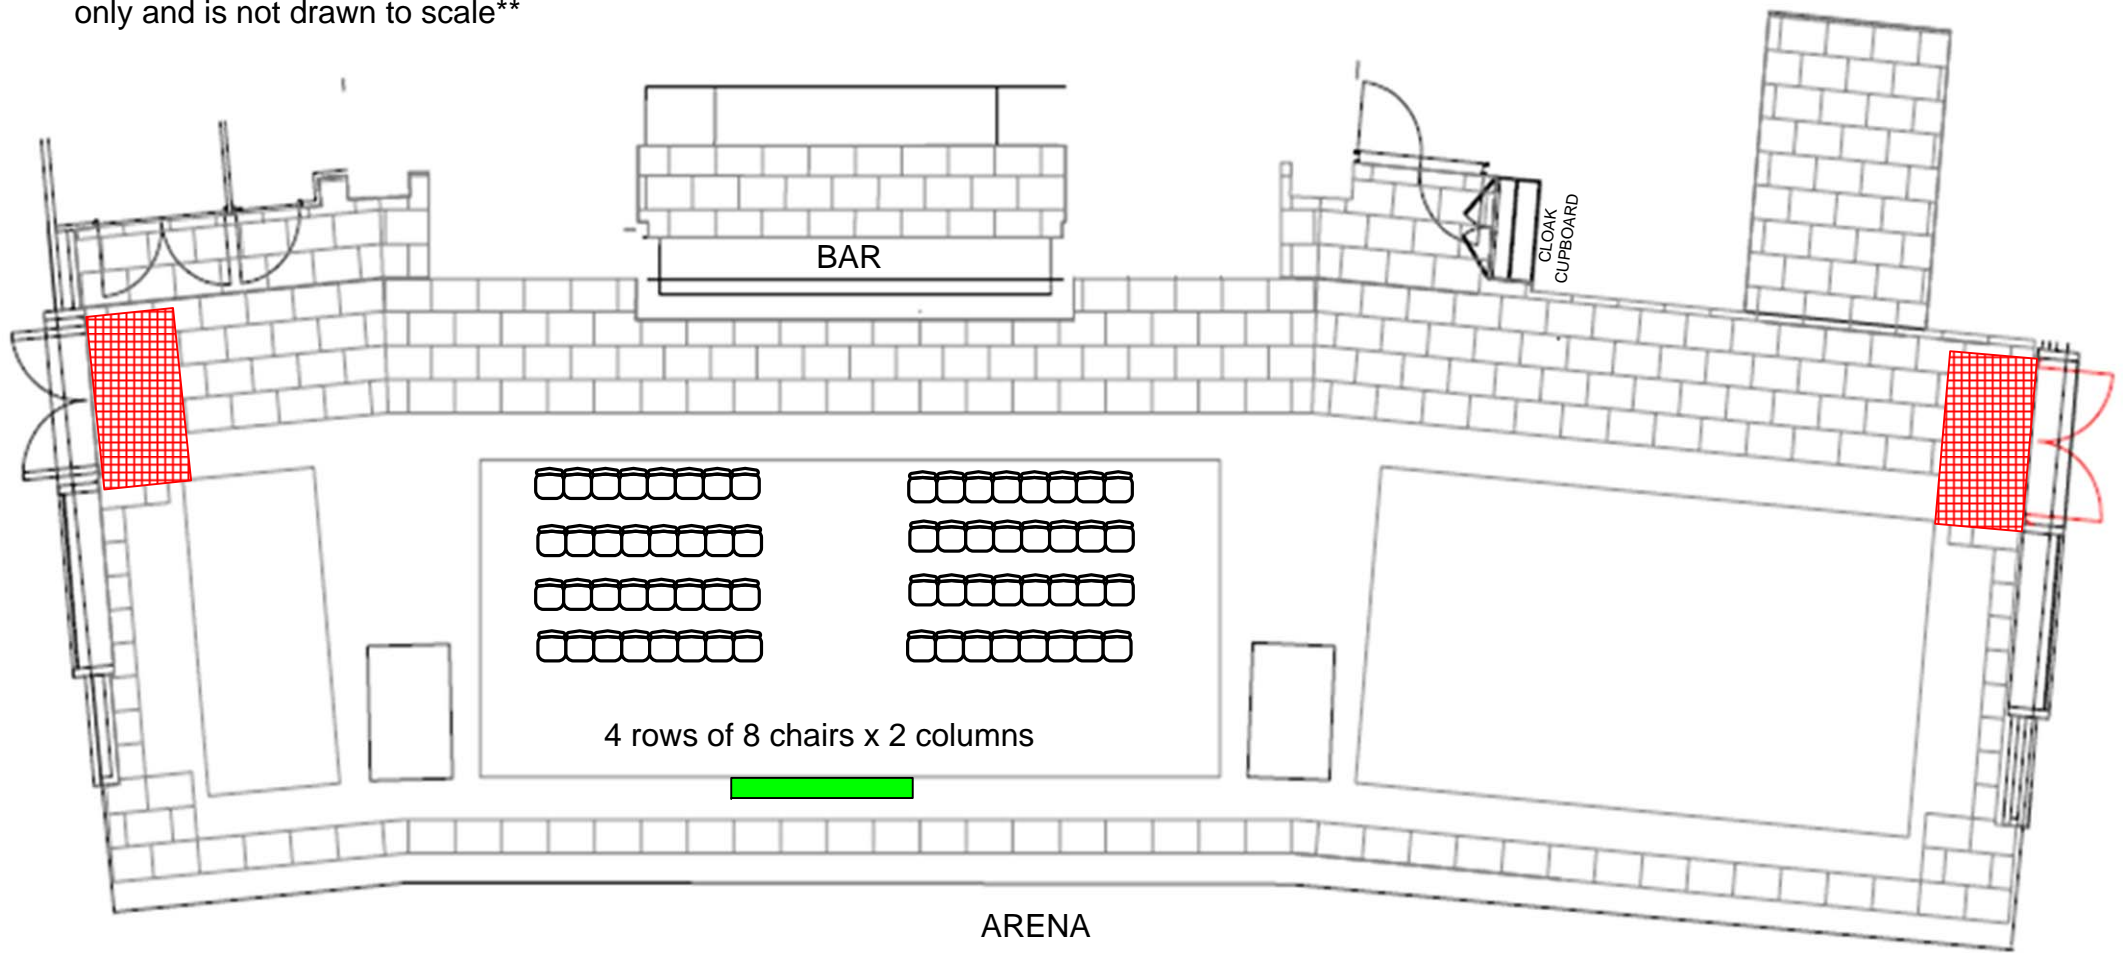

 Inhouse Screen

****Please note this floor plan is a guide only and is not drawn to scale****

	Client: Max Capacity – Theatre Style	Occasion:
	Contact:	Guest No.: 64pax
	Venue: MCG – Southern Stand – Tom Wills	Date:
		  Scale: 1mm:250mm approx