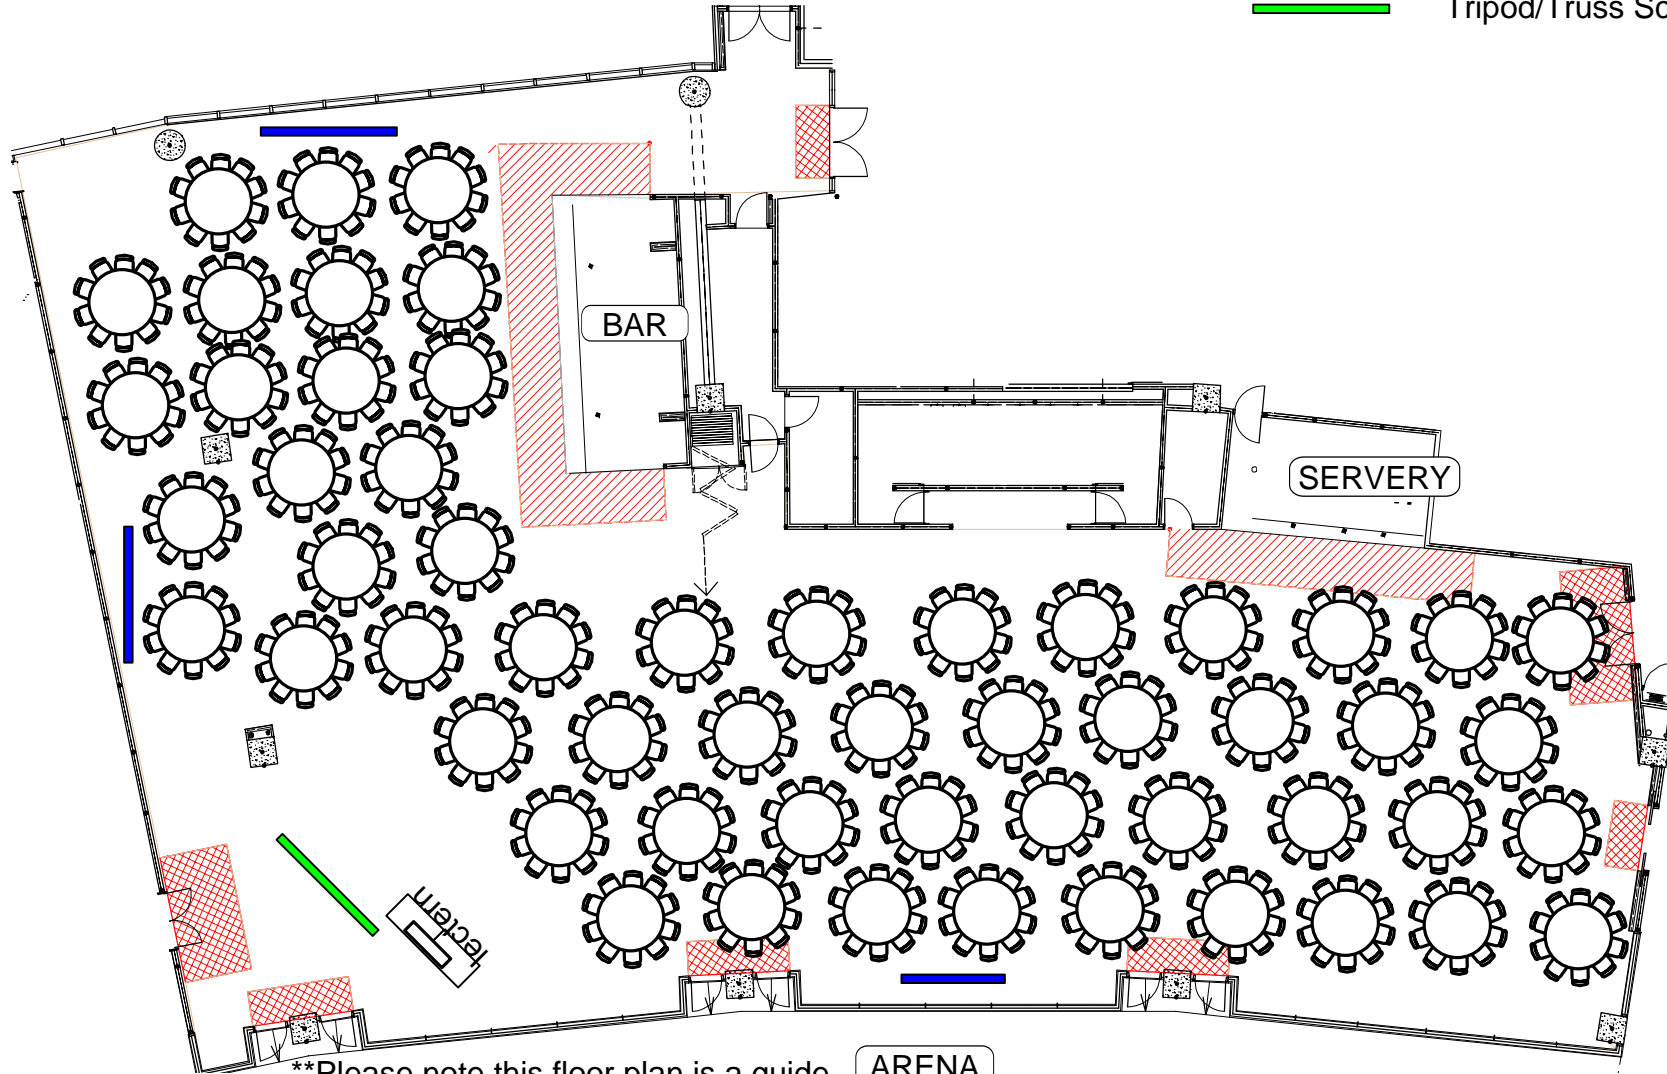

— Inhouse screen
— Tripod/Truss Screen

Please note this floor plan is a guide only and is not drawn to scale

ARENA

Client: Max Capacity – 55 x rounds of 10pax

Occasion:

Contact:

Guest No.: 550pax

Venue: MCG – Northern Stand - Olympic

Date:

Scale: 1mm:250mm approx