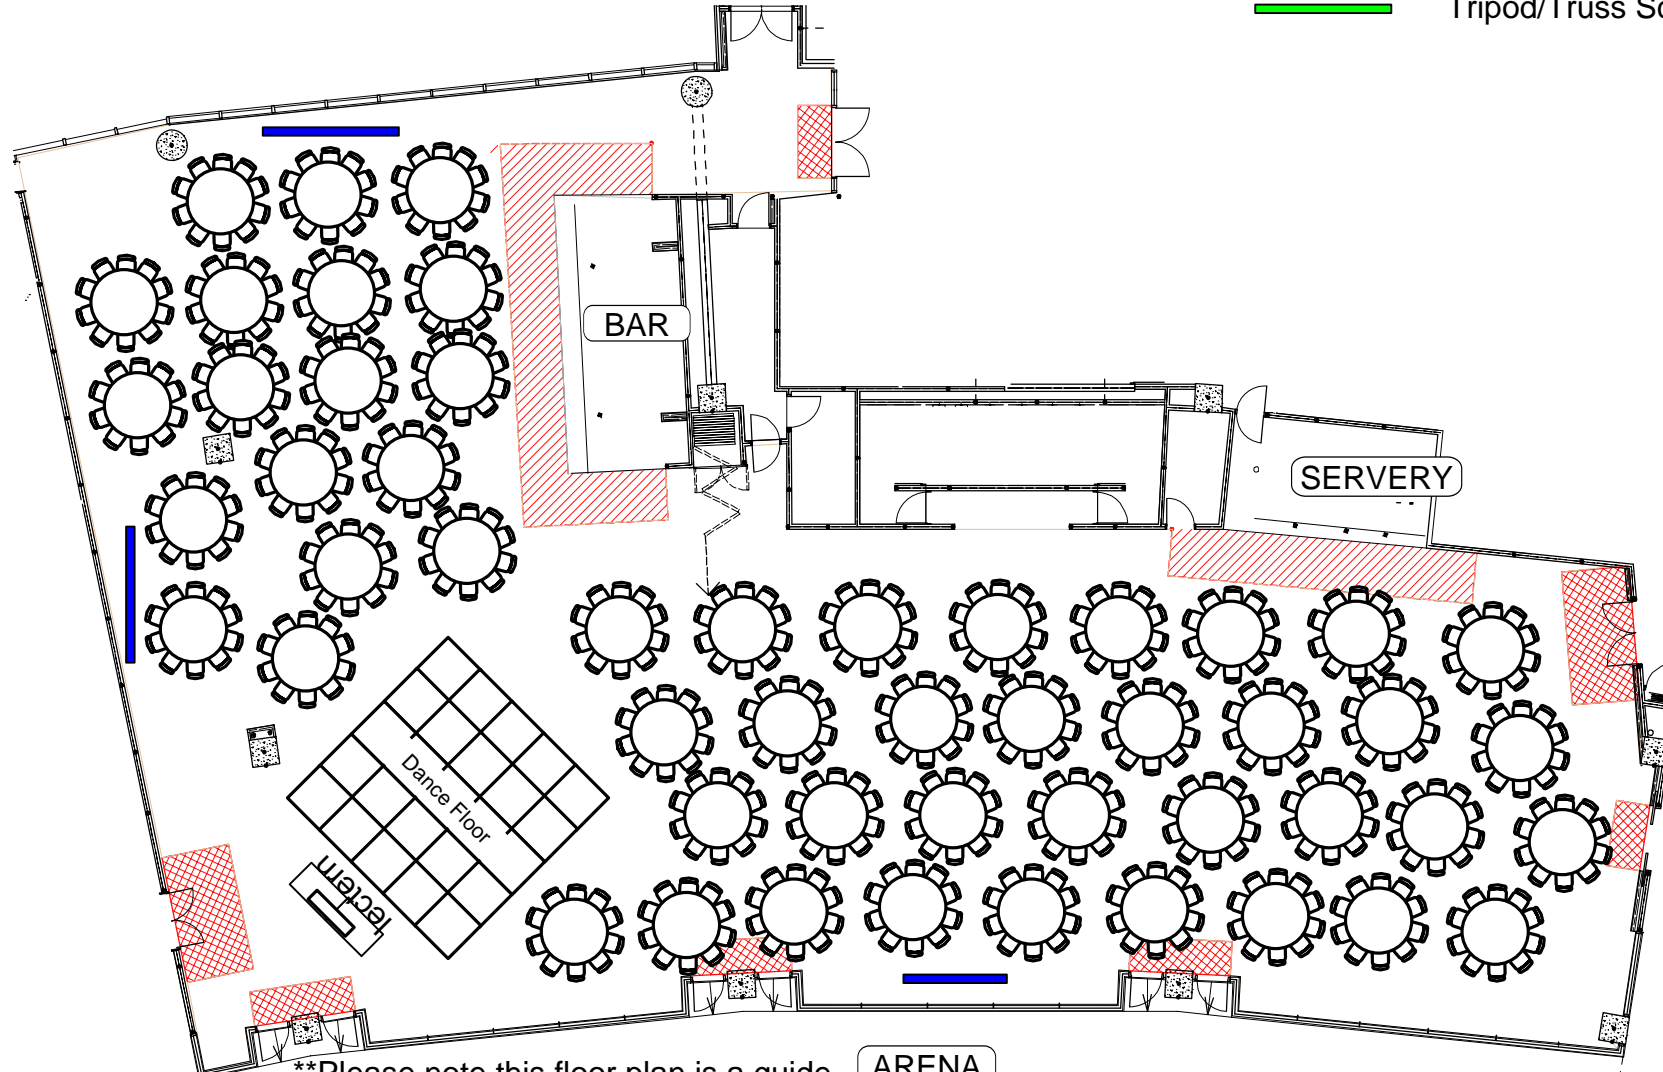

— Inhouse screen
— Tripod/Truss Screen

Please note this floor plan is a guide only and is not drawn to scale
 ARENA

Client:	Max Capacity – 51 x rounds of 10pax	Occasion:	
Contact:		Guest No.:	510pax
Venue:	MCG – Northern Stand - Olympic	Date:	