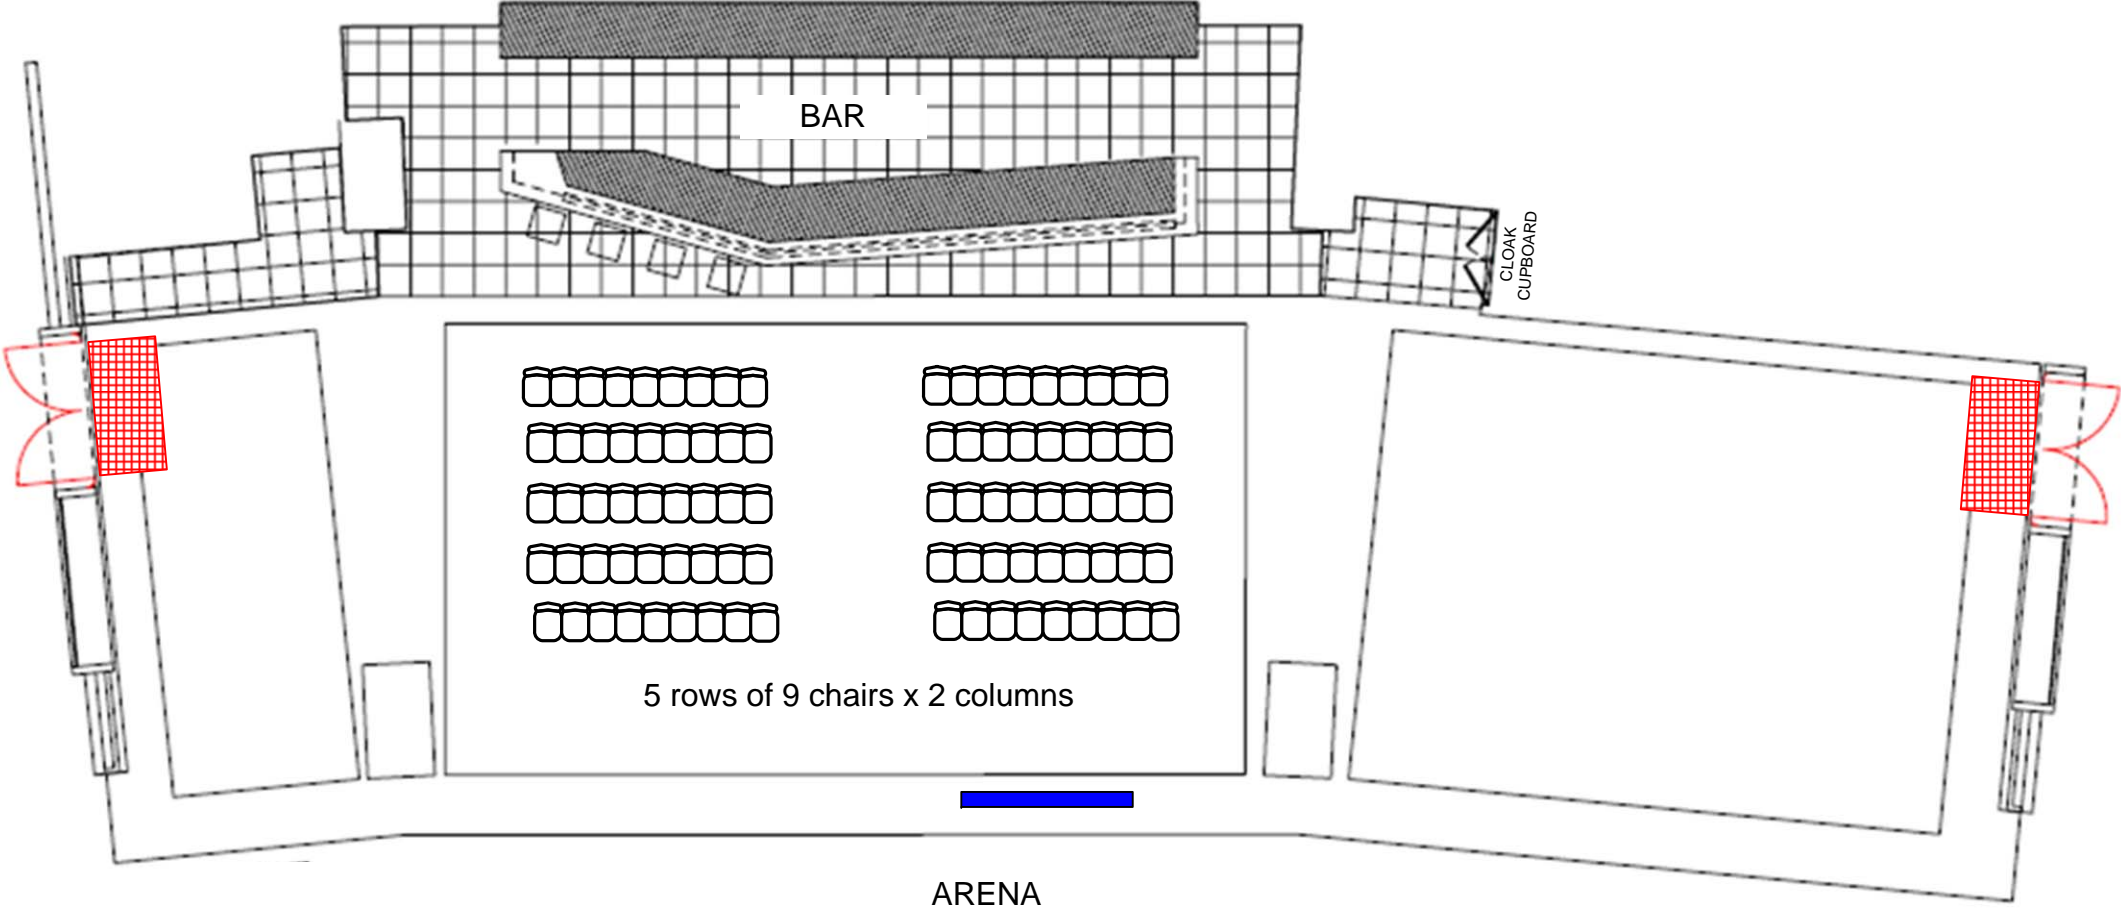

 Inhouse Screen

****Please note this floor plan is a guide only and is not drawn to scale****

	Client: Max Capacity – Theatre Style	Occasion:	
	Contact:	Guest No.: 90 pax	
	Venue: MCG – Southern Stand – Keith Miller	Date:	
		 www.avdynamics.com.au	 Scale: 1mm:250mm approx