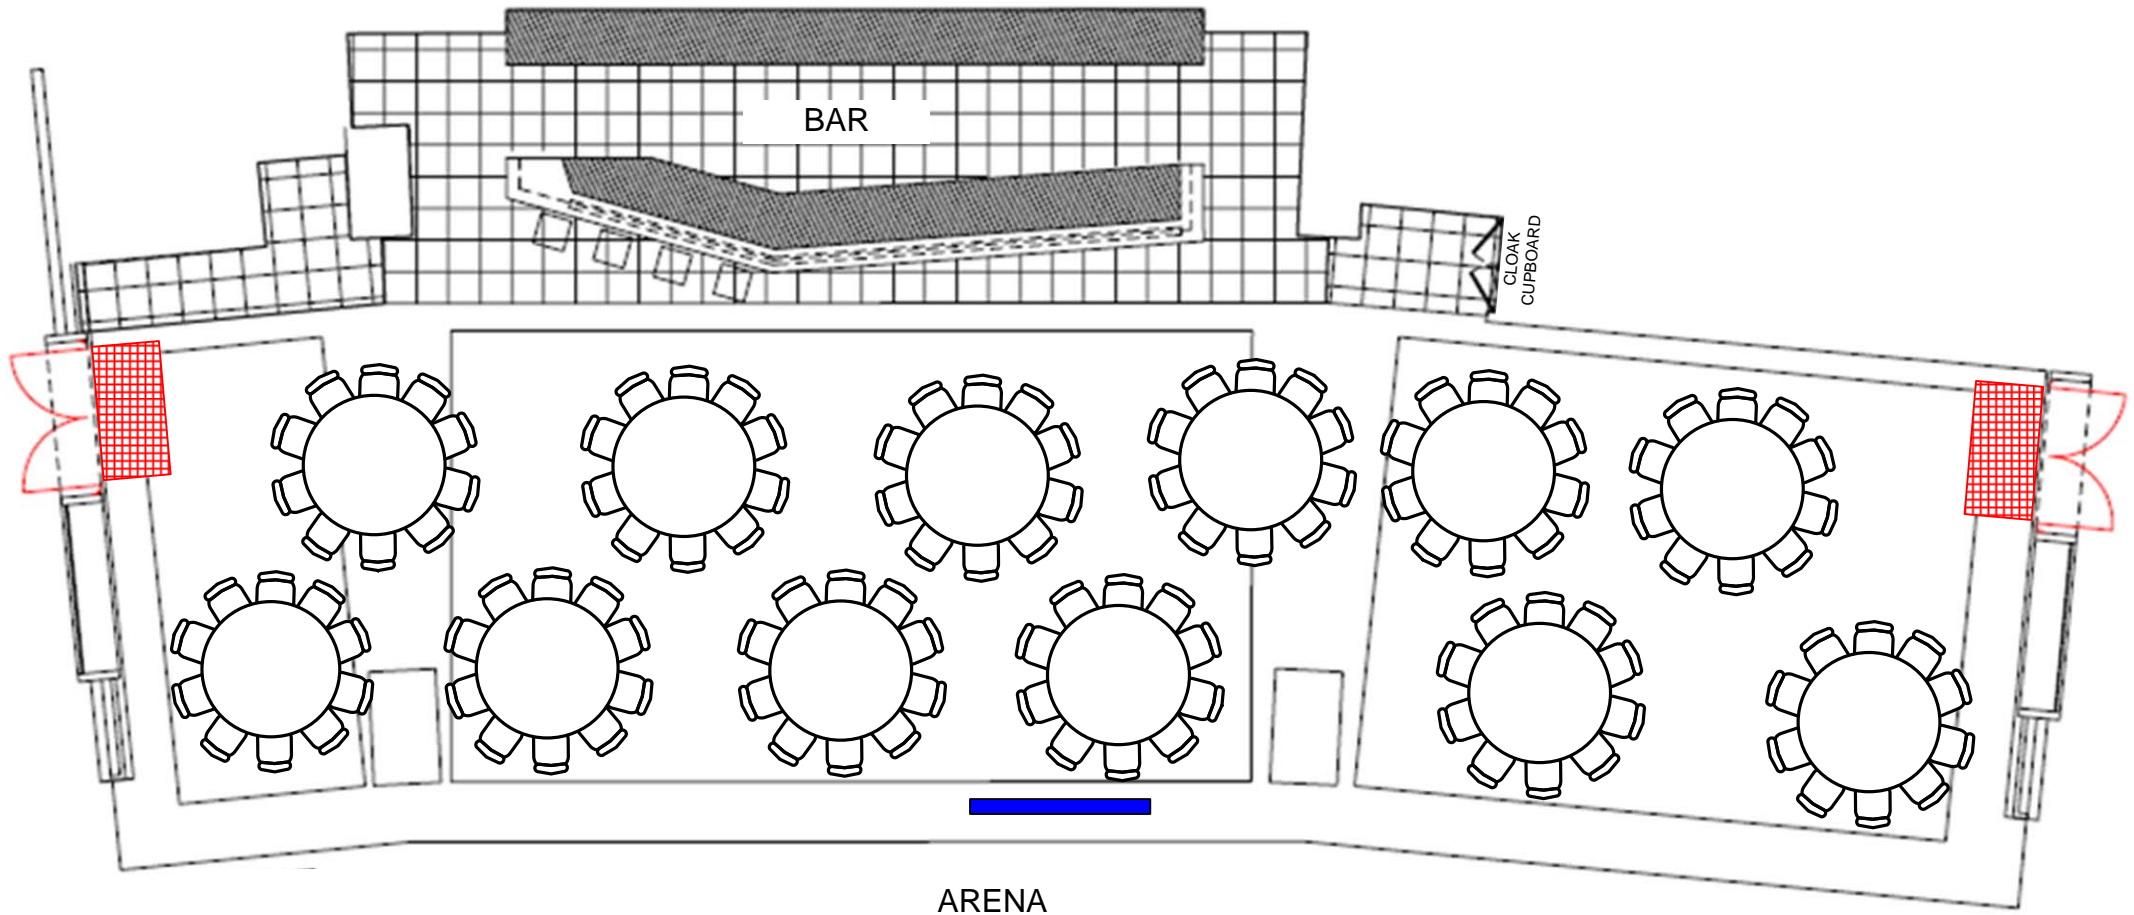

 Inhouse Screen

****Please note this floor plan is a guide only and is not drawn to scale****

	Client: Maximum Capacity – 12 x Rounds of 10pax	Occasion:	
	Contact:	Guest No.: 120 pax	
	Venue: MCG – Southern Stand – Keith Miller	Date:	
		 www.audiodynamics.com.au	 Scale: 1mm:250mm approx