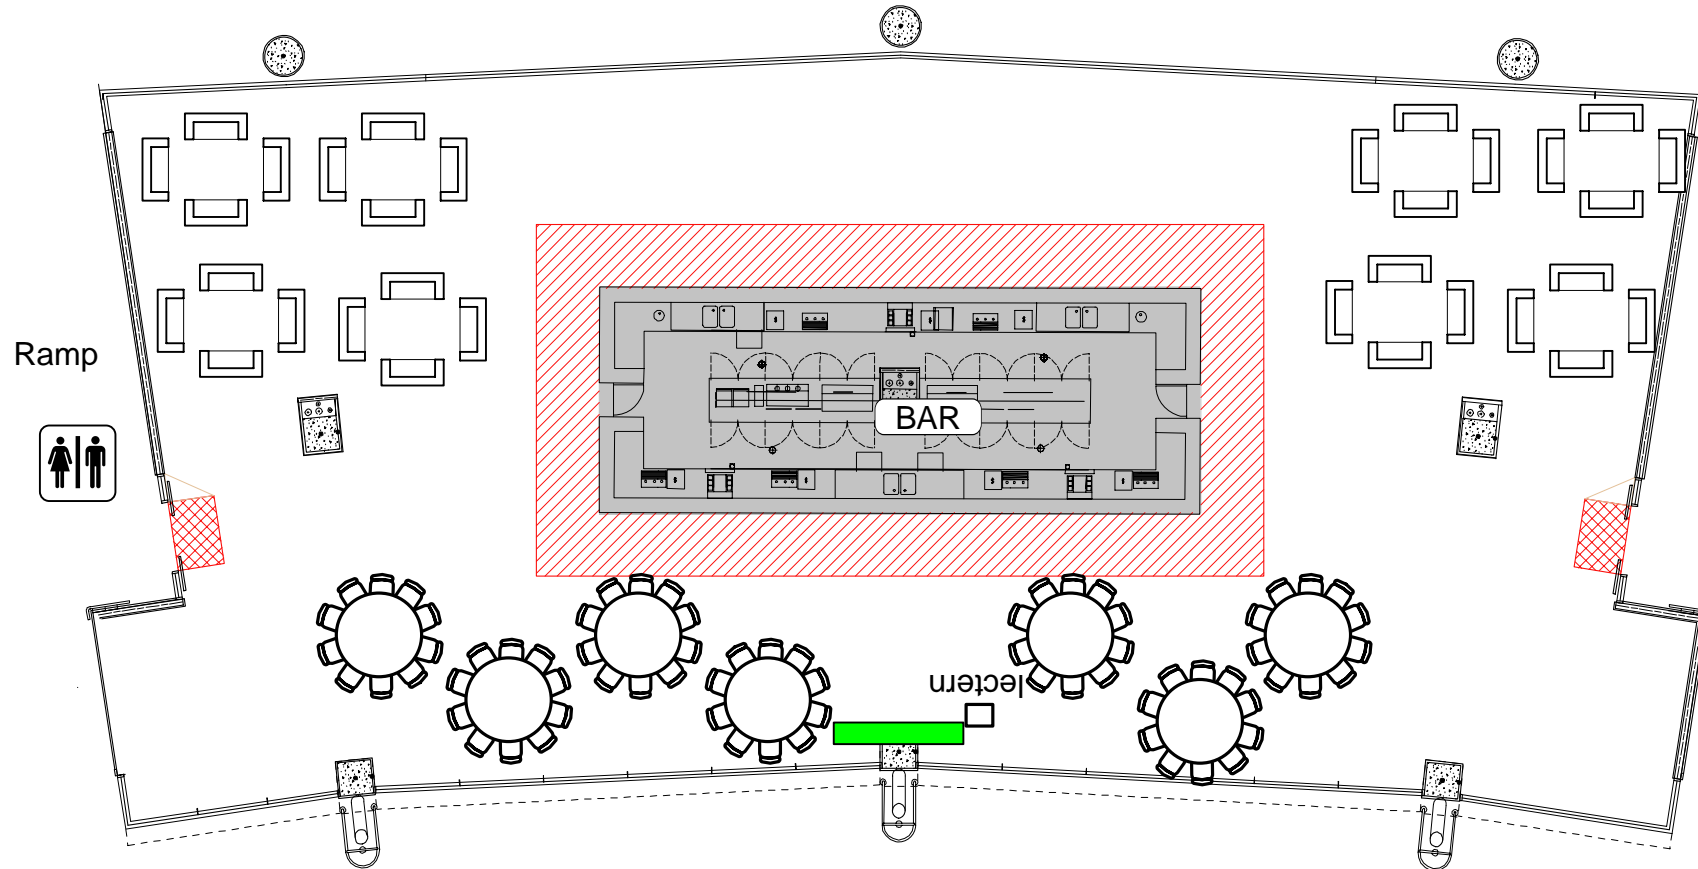

■ Tripod Screen

Please note this floor plan is a guide only and is not drawn to scale

ARENA

Client: Max Capacity – 7 x Rounds of 10 pax

Occasion:

Contact:

Guest No.: 70 pax

Venue: MCG – Members Stand – Frank Grey Smith

Date:

Scale: 1mm:175mm
approx