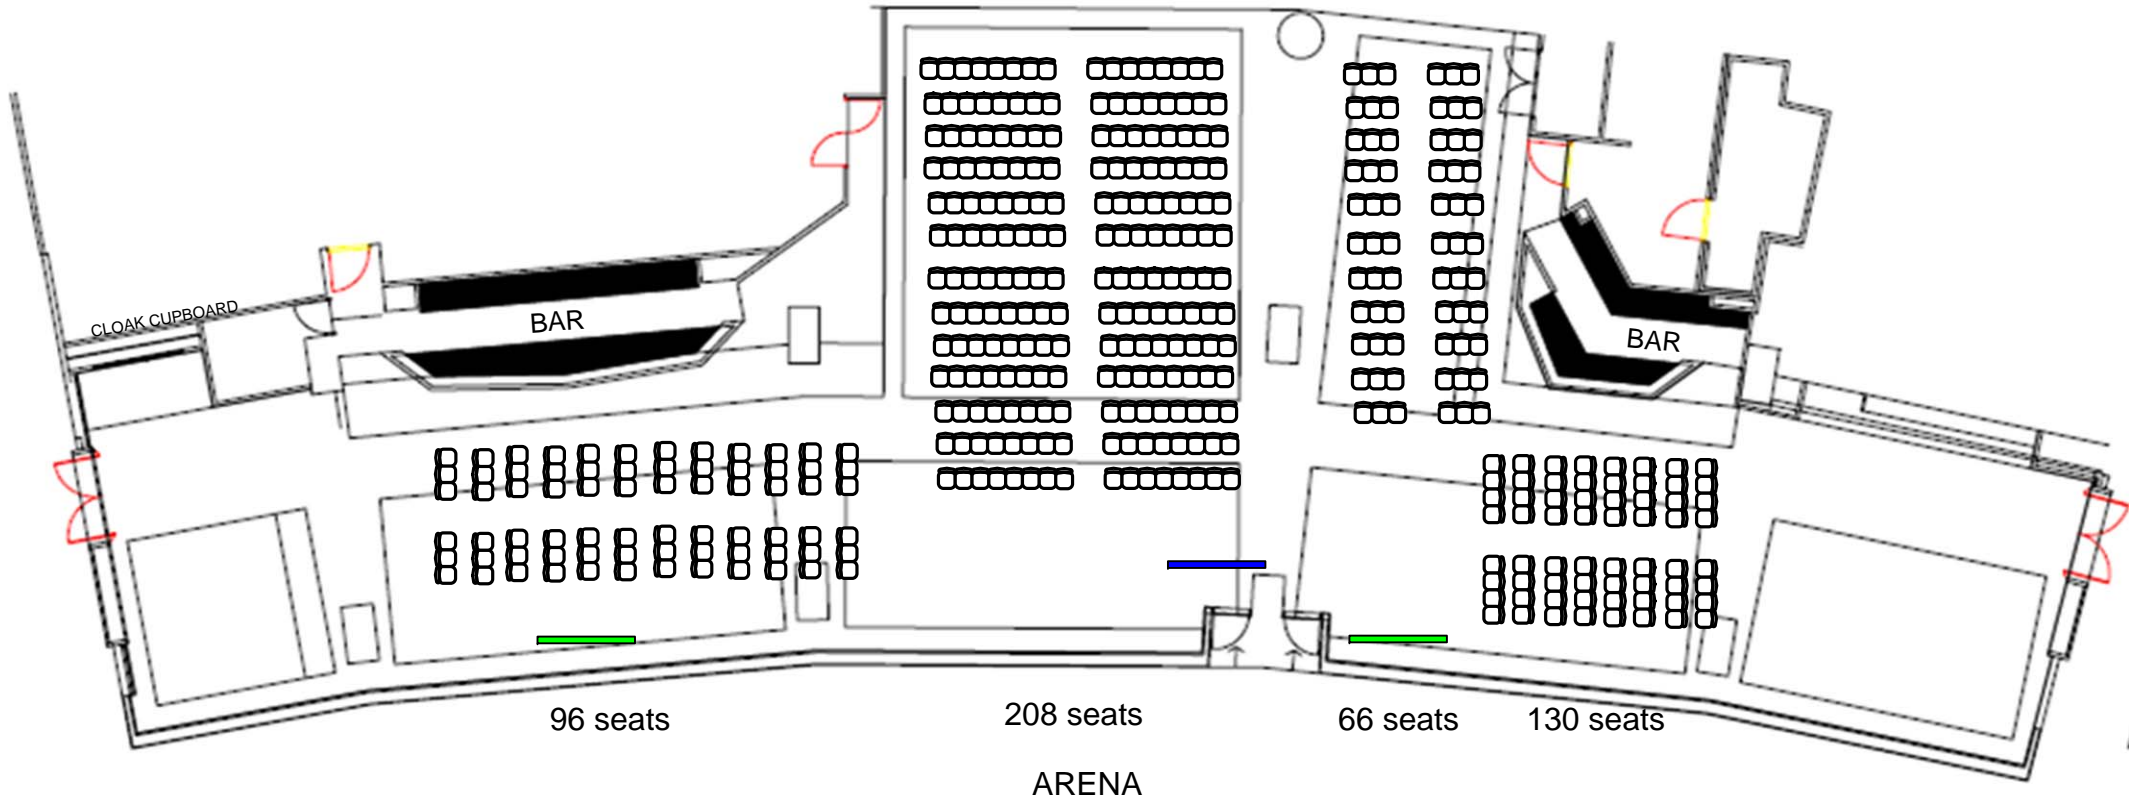

— Inhouse screen

— Tripod screen

Please note this floor plan is a guide only and is not drawn to scale

	Client: Max Capacity – Theatre Style	Occasion:	
	Contact:	Guest No.: 500 pax	
	Venue: MCG – Southern Stand – AFL Dining Room	Date:	
		 www.audiodynamics.com.au	 Scale: 1mm:250mm approx