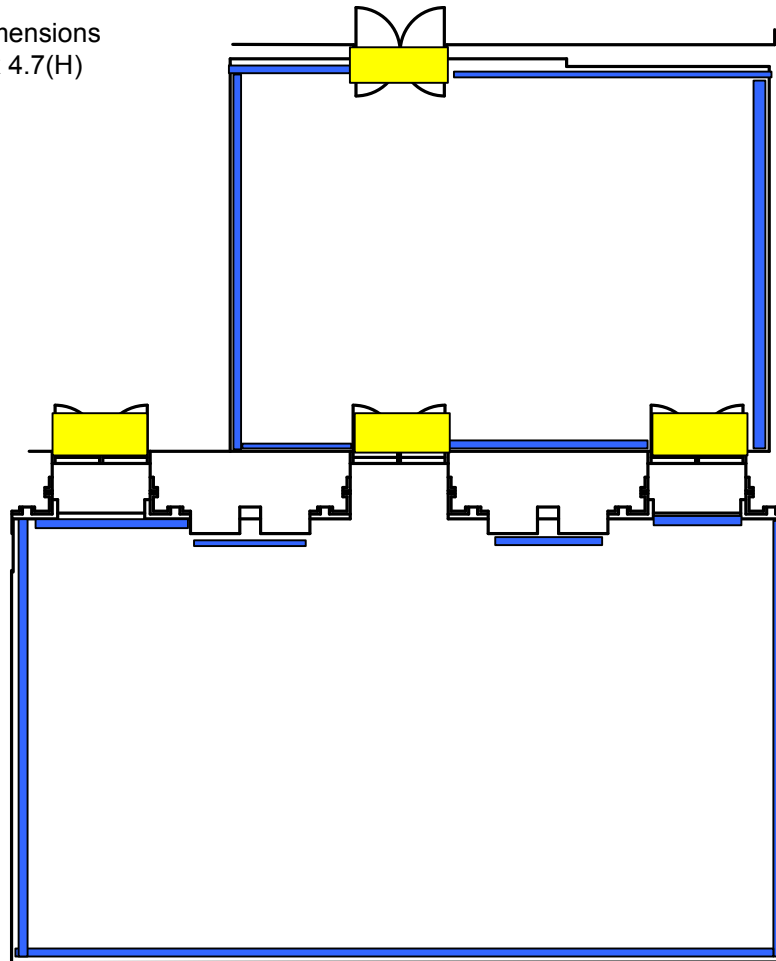

Portico Room Dimensions  
6.4(L) x 9(W) x 4.5(H)

Portico Balcony Dimensions  
12.8(L) x 7.2(W) x 4.7(H)

■ All Entry points and Exits points must be cleared at all times, also fire extinguishers and hoses

■ No Items to be affixed to any walls or fixtures

■ Any external electrical equipment being brought into the Melbourne Town Hall must be tested and tagged

■ No external catering is to be brought into the venue